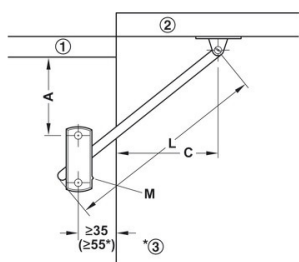

PRODUCT SHEET

Description:

Lid Stay W/Built In Catch, 200mm, NPL/White, Left

Item number:

15.10.345-0

Units	Box	Carton	HS Code	Barcode
Pcs.	1	25	8302420090	
				5704866056779

SISO A/S

Mileparken 11
DK-2740 Skovlunde
Denmark
VAT: DK 24786013