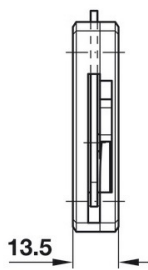

PRODUCT SHEET

Description:

Lid Stay W/Built In Catch, 200mm, NPL/White, Left

Item number:

15.10.345-0

Units	Box	Carton	HS Code	Barcode
Pcs.	1	25	8302420090	
				5704866056779

SISO A/S

Mileparken 11
DK-2740 Skovlunde
Denmark
VAT: DK 24786013