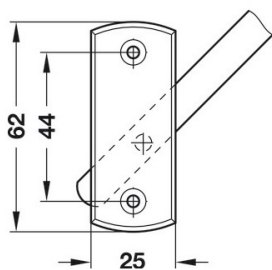

PRODUCT SHEET

Description:

Lid Stay W/Built In Catch, 200mm, NPL/White, Left

Item number:

15.10.345-0

Units	Box	Carton	HS Code	Barcode
Pcs.	1	25	8302420090	
				5704866056779

SISO A/S

Mileparken 11
DK-2740 Skovlunde
Denmark
VAT: DK 24786013