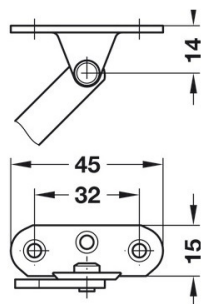

PRODUCT SHEET

Description:

Lid Stay W/Built In Catch, 200mm, NPL/White, Left

Item number:

15.10.345-0

Units	Box	Carton	HS Code	Barcode
Pcs.	1	25	8302420090	
				5704866056779

SISO A/S

Mileparken 11
DK-2740 Skovlunde
Denmark
VAT: DK 24786013